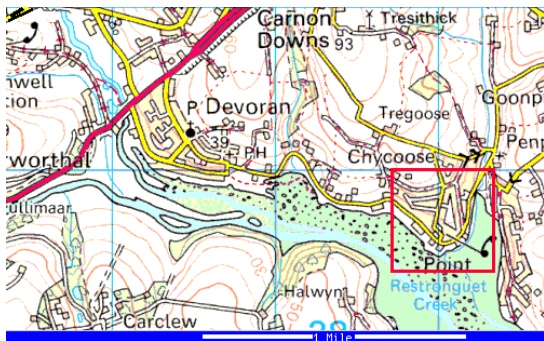

**DIRECTIONS TO POINT VILLAGE, CORNWALL**

From **Exeter** follow **A30** into Cornwall

At the **Carland Cross** junction take the **A39** into **Truro**

Proceed through Truro continuing on the **A39** sign posted to **Falmouth**

At the **Carnon Downs** roundabout take the left hand turn to **Point** (Gig Lane)

Point Village is approx. 1mile from the A39

Approximate distance from Exeter to Point **90 miles**