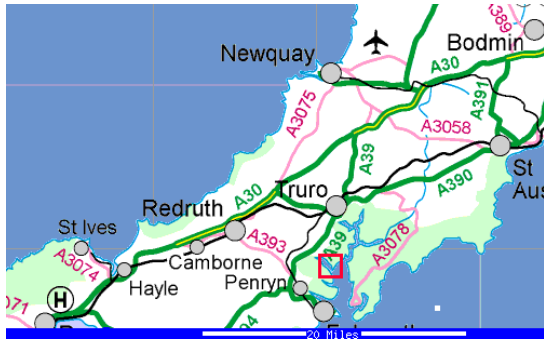

**DIRECTIONS TO POINT VILLAGE, CORNWALL**

From **Exeter** follow **A30** into Cornwall

At the **Carland Cross** junction take the **A39** into **Truro**

Proceed through Truro continuing on the **A39** sign posted to **Falmouth**

At the **Carnon Downs** roundabout take the left hand turn to **Point** (Gig Lane)

Point Village is approx. 1mile from the A39

Approximate distance from Exeter to Point **90 miles**