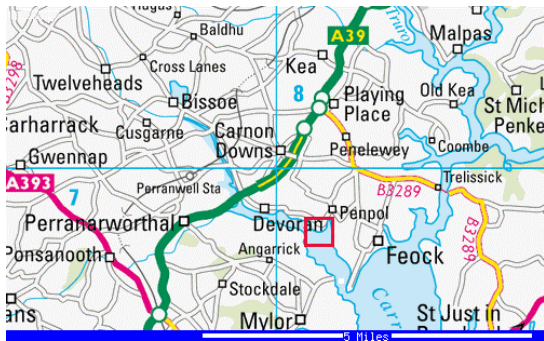

**DIRECTIONS TO POINT VILLAGE, CORNWALL**

From **Exeter** follow **A30** into Cornwall

At the **Carland Cross** junction take the **A39** into **Truro**

Proceed through Truro continuing on the **A39** sign posted to **Falmouth**

At the **Carnon Downs** roundabout take the left hand turn to **Point** (Gig Lane)

Point Village is approx. 1mile from the A39

Approximate distance from Exeter to Point **90 miles**